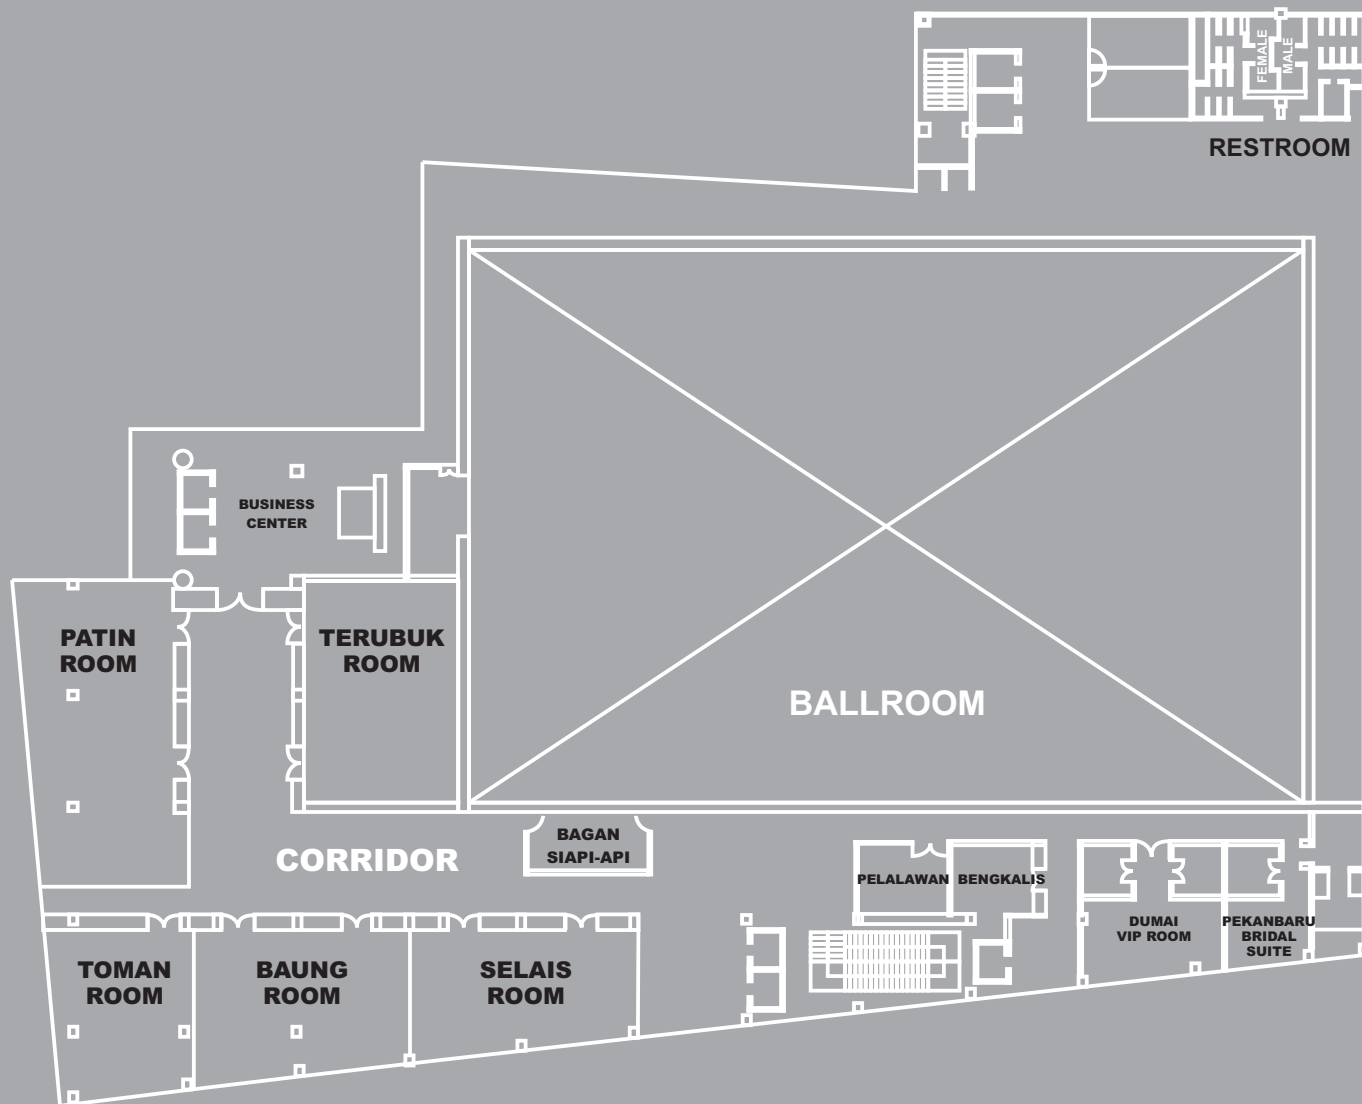

MEETING ROOM 2nd FLOOR

Complex SKA, Jalan Soekarno-Hatta Lot 69Pekanbaru, Riau 28294, Indonesia
Tel: (62-761) 61888 E-mail: pekanbaru@swiss-belhotel.com