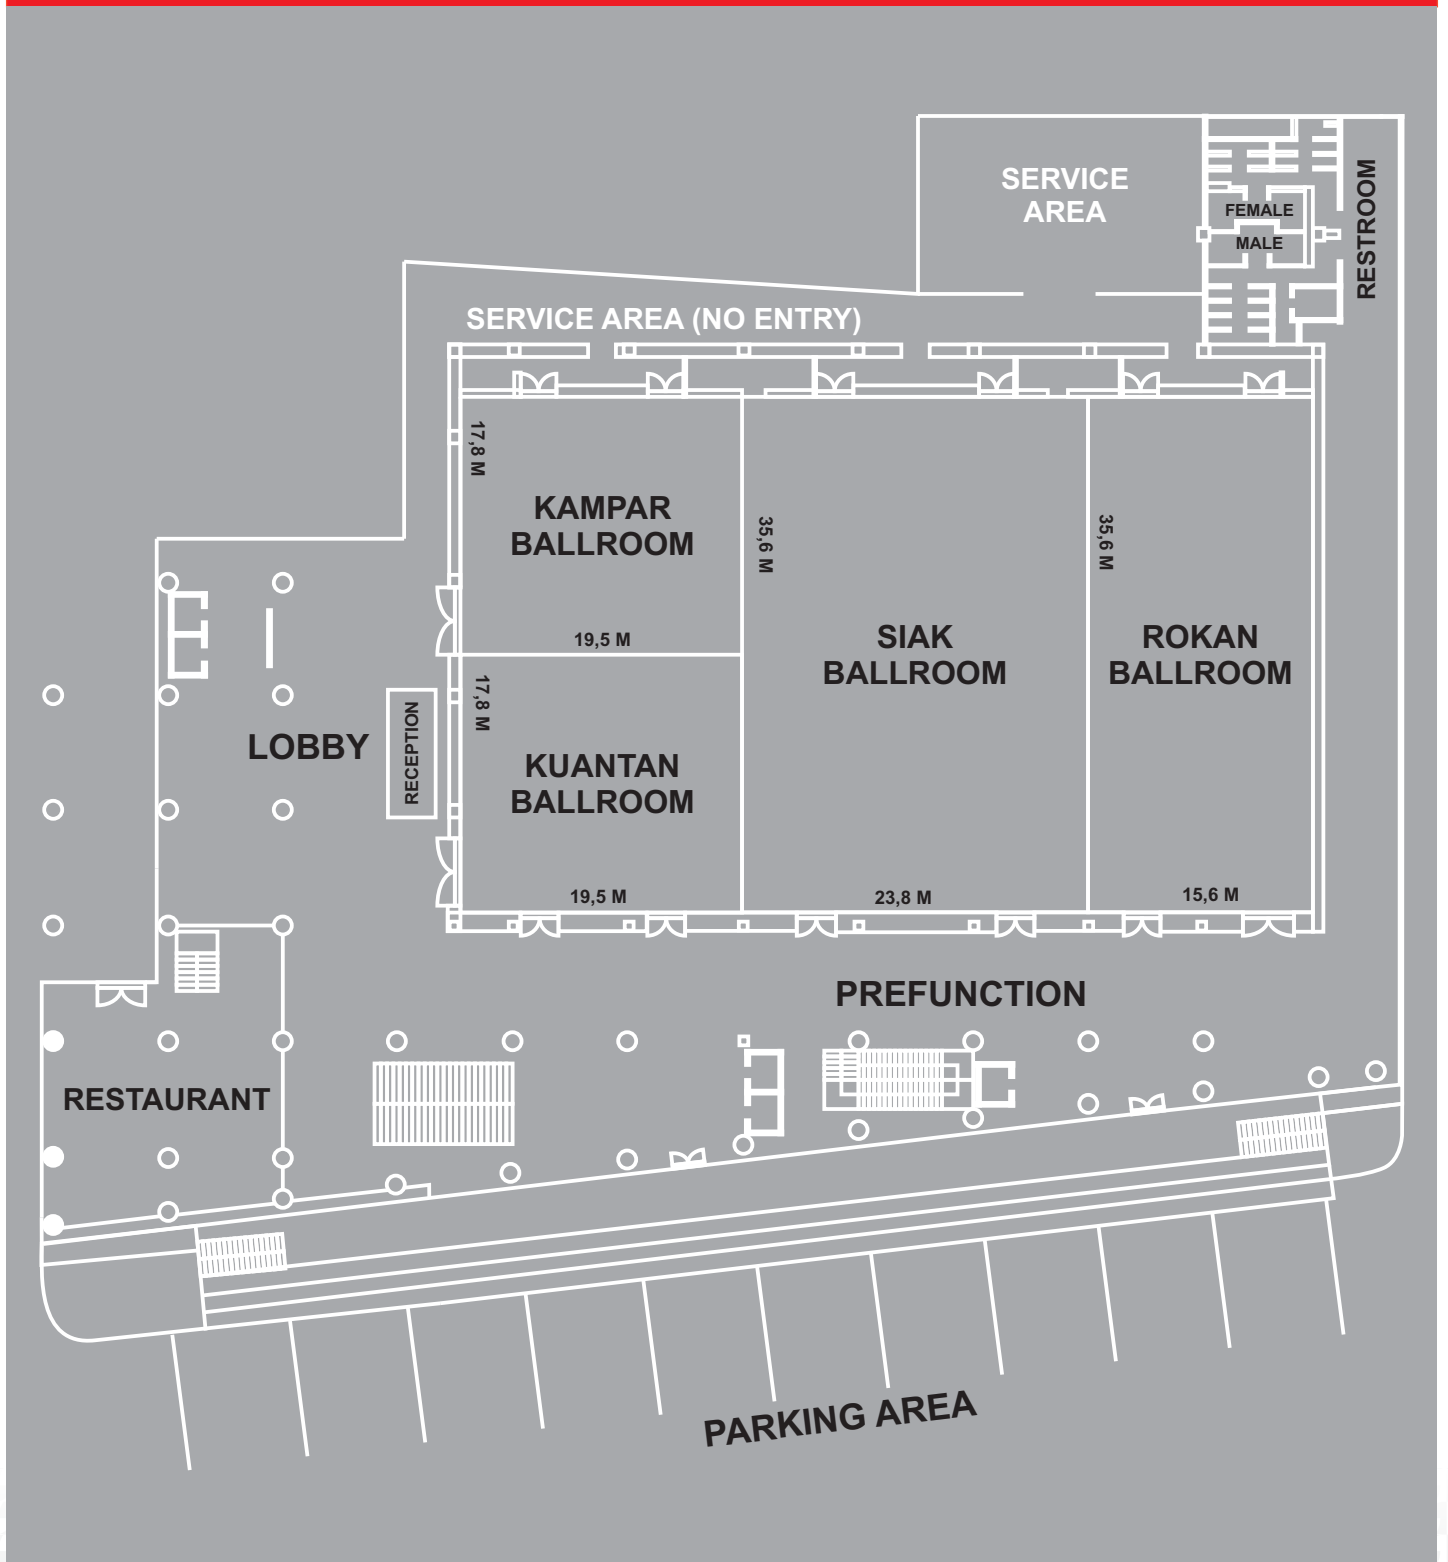

DIMENSION

Ballroom Ground Floor